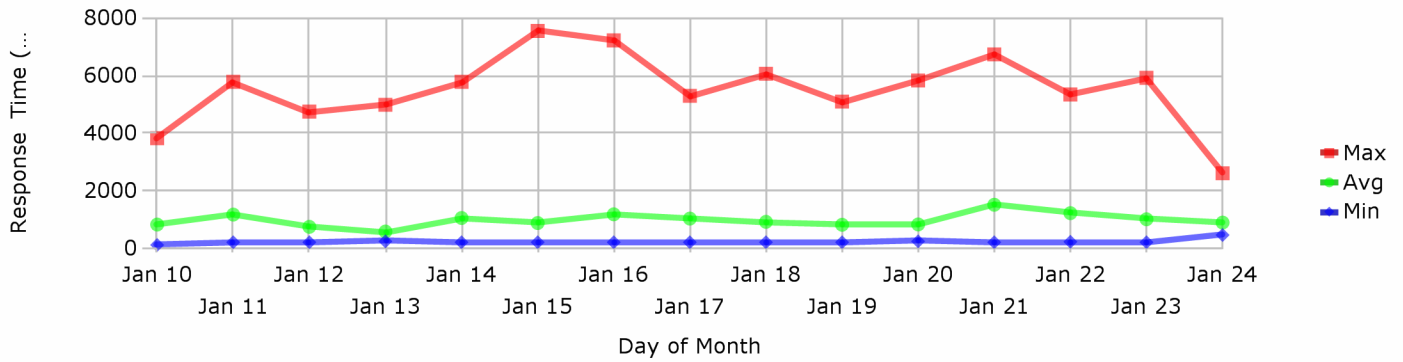

Availability

Content Search

Uptime (99.88%) Downtime (0.12%)

Failed - (0.00%)
Successful - (0.00%)
Not Executed - (100.00%)

Response Times

Website Title: Corporate Extranet
 HomePage URL: http://www.levelplatforms.com/Portal/Login/login.aspx
 Monitored URL: http://www.levelplatforms.com: 80/Portal/Login/login.aspx
 Period: 1/10/2008 10: 10:00 AM - 1/24/2008 10: 10:00 AM
 Created On: 1/24/2008 10: 13: 59 AM

Availability

Content Search

Uptime (99.83%) Downtime (0.17%)

Failed - (0.00%)
 Successful - (0.00%)
 Not Executed - (100.00%)

Response Times

Website Title: CRM-SalesForce.com
HomePage URL: https://www.salesforce.com/login.jsp
Monitored URL: https://www.salesforce.com: 443/login.jsp
Period: 1/10/2008 10: 10:00 AM - 1/24/2008 10: 10:00 AM
Created On: 1/24/2008 10: 13:59 AM