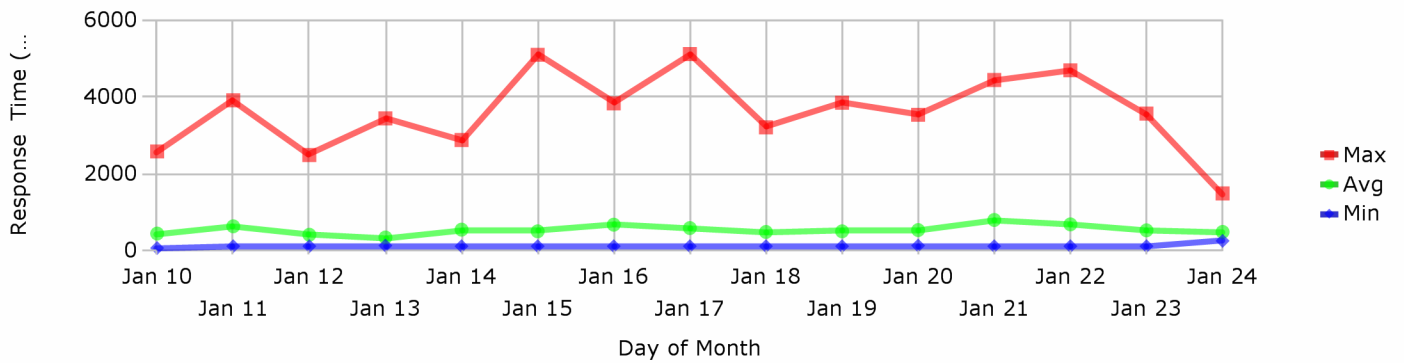

Availability

Content Search

Uptime (99.83%) Downtime (0.17%)

Failed - (0.00%)
 Successful - (0.00%)
 Not Executed - (100.00%)

Response Times

Website Title: CRM-SalesForce.com
HomePage URL: https://www.salesforce.com/login.jsp
Monitored URL: https://www.salesforce.com: 443/login.jsp
Period: 1/10/2008 10: 10:00 AM - 1/24/2008 10: 10:00 AM
Created On: 1/24/2008 10: 13:59 AM

Availability

Content Search

Uptime (99.98%) Downtime (0.02%)

Failed - (0.00%)
Successful - (0.00%)
Not Executed - (100.00%)

Response Times